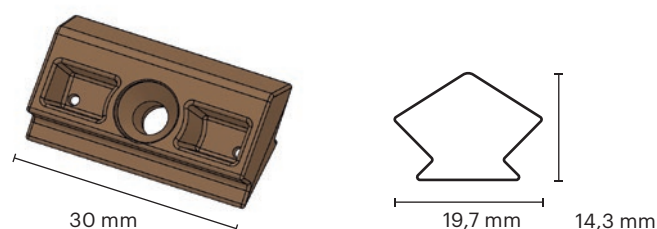

## PROFIX 2 hidden fixing system

Lunawood's unique **PROFIX 2 hidden fixing clips** enable quick and easy installation of decking without visible screws, creating a clean and elegant appearance. Crafted from a special plastic, the **Profix** solution applies impact-resistant, easy-to-use fixing clips to help keep the decking boards intact. It is suitable for use with Lunawood's **Profix 2** deck boards.

### PRODUCT DETAILS

Material	high-density polyethylene (HDPE)
Dimensions (mm)	width 19.7   height 14.3   length 30
No. required	2.2 clips per metre
Package size	200 clips per box
Weight	680 g/box
Colour	brown
Article	Profix2 -clip 200 pcs/box

### MAJOR ADVANTAGES

- Quicker and easier than screws for fixing decking in place
- Offers an elegant appearance without visible screws
- Enables consistent 6 mm gaps between deck boards
- Less and smaller screws required