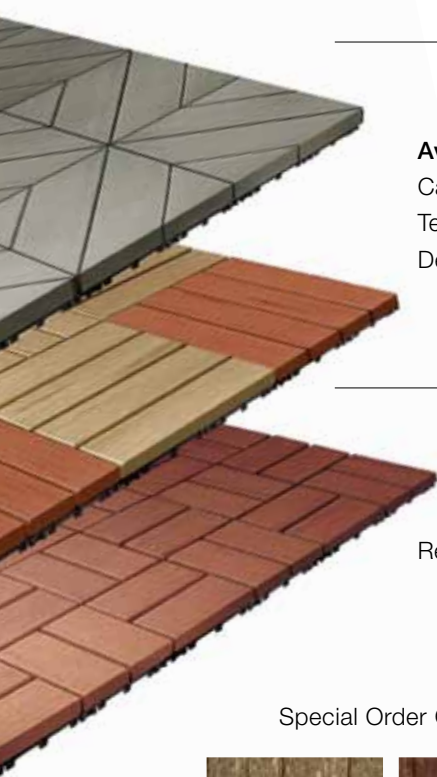

Creating the ideal
environment with the
environment in mind.

A light grey leaf icon on the left and a large green leaf icon on the right, both pointing downwards.

Available in a solid profile, this reversible board features a natural wood-grain texture on both sides, allowing use of either side of the board. In addition, the planks come with or without grooves to accommodate hidden fastening systems.

MoistureShield® FR

A.E.R.T.'s latest innovation, fire-rated MoistureShield® FR has been approved by the California Department of Forestry and Fire Protection and is listed as an approved decking product in the Wildland-Urban Interface (WUI) Products Handbook. MoistureShield FR is the first UL-tested green decking product that provides a smart and environmentally conscious alternative to PVC.

EcoShield™ Deck Tiles

EcoShield™ Deck Tiles, an innovative composite decking product, are literally a snap to put together. Unique grid patterns allow for ease of layout and ultimate versatility – resulting in the creation of beautiful exteriors. Ideal for surface applications on patios, verandas, rooftops and virtually any level surface, the tiles don't require any special tools. Available in 12" x 12" configurations and developed with Snap-To™ technology, EcoShield Deck Tiles come with a 20-year limited warranty.